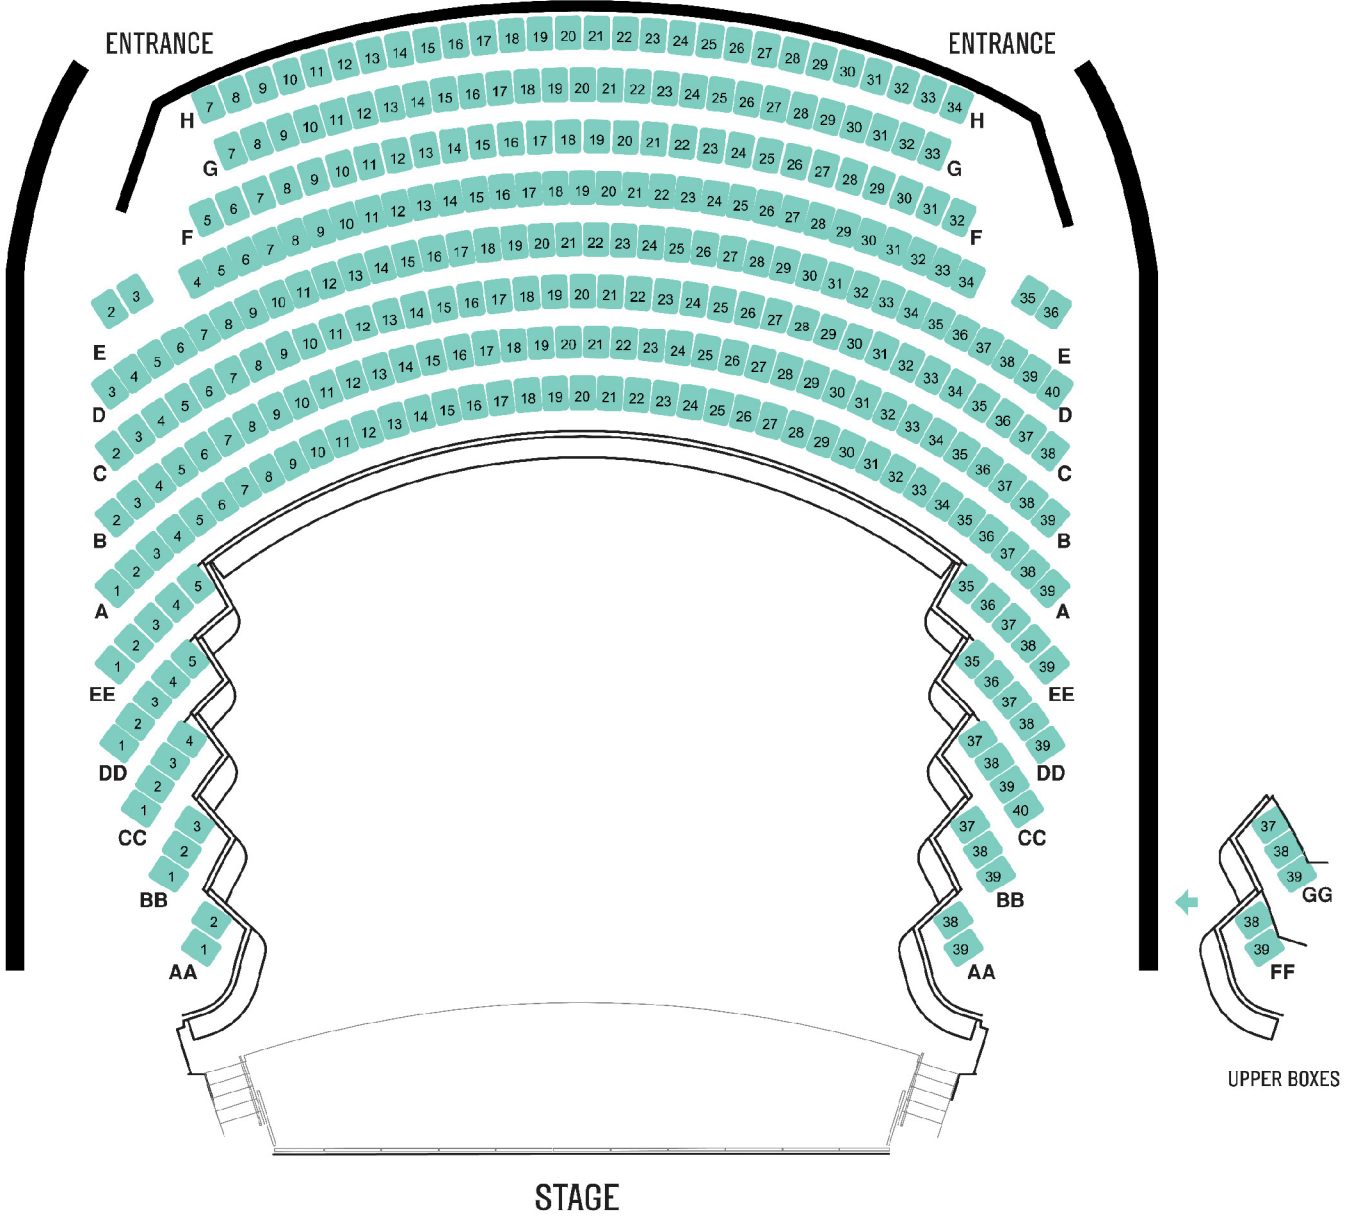

Roslyn Packer Theatre

Walsh Bay

CIRCLE

Seating charts reflect the general layout for the venue at this time. For some events, the layout and specific seat locations may vary without notice.